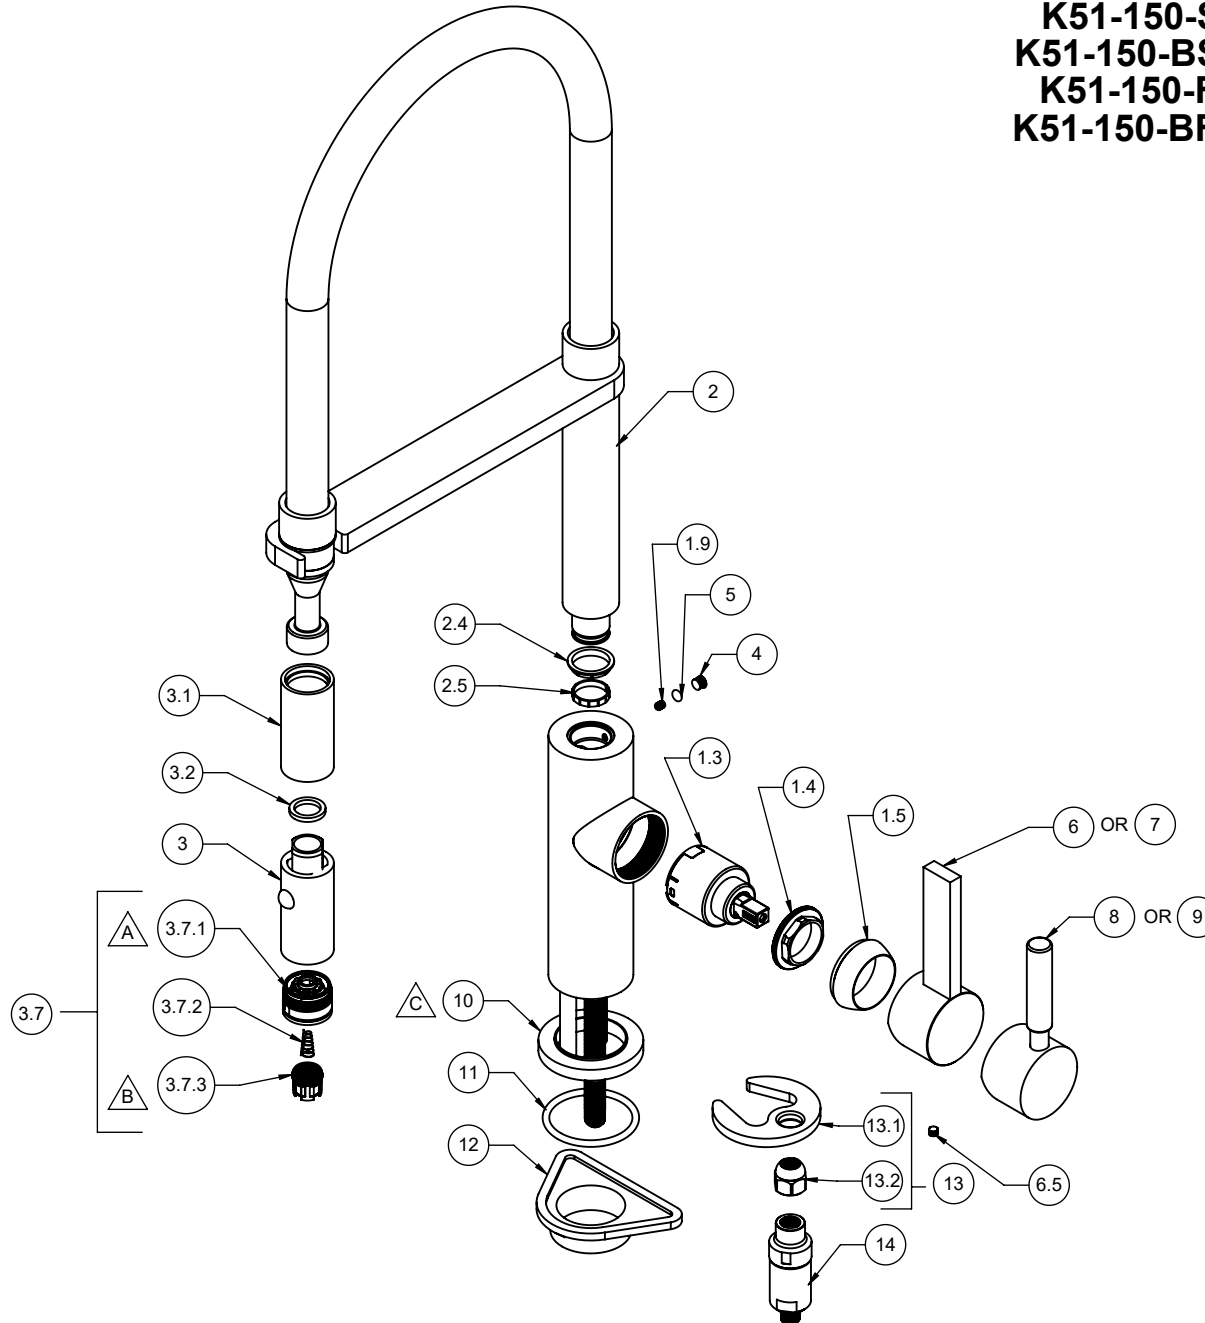

- △ A REQUIRES ITEM 15
- △ B REQUIRES ITEM 16
- △ C REQUIRES ITEM 11

K51-150-ST	K51-150F-ST
K51-150-BST	K51-150F-BST
K51-150-FB	K51-150F-FB
K51-150-BFB	K51-150F-BFB