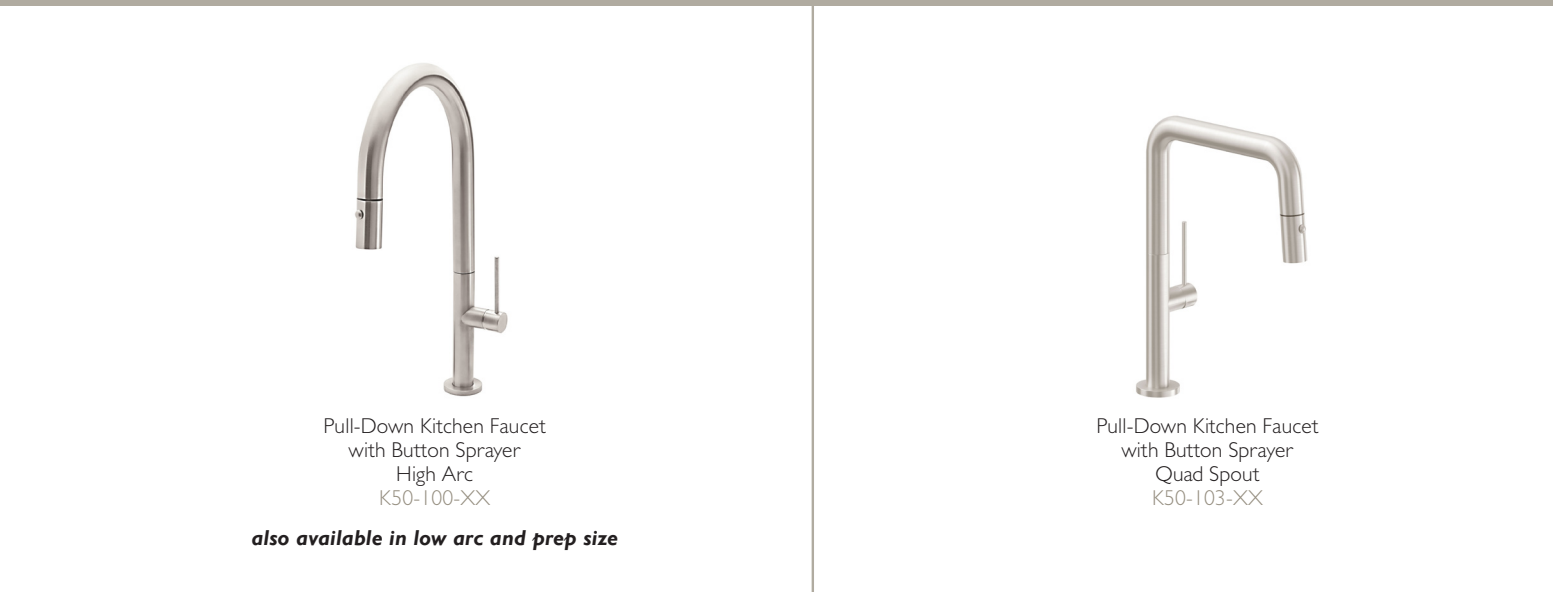

Handle
Options

Replace XX with
desired handle style.
e.g.: K50-100-ST